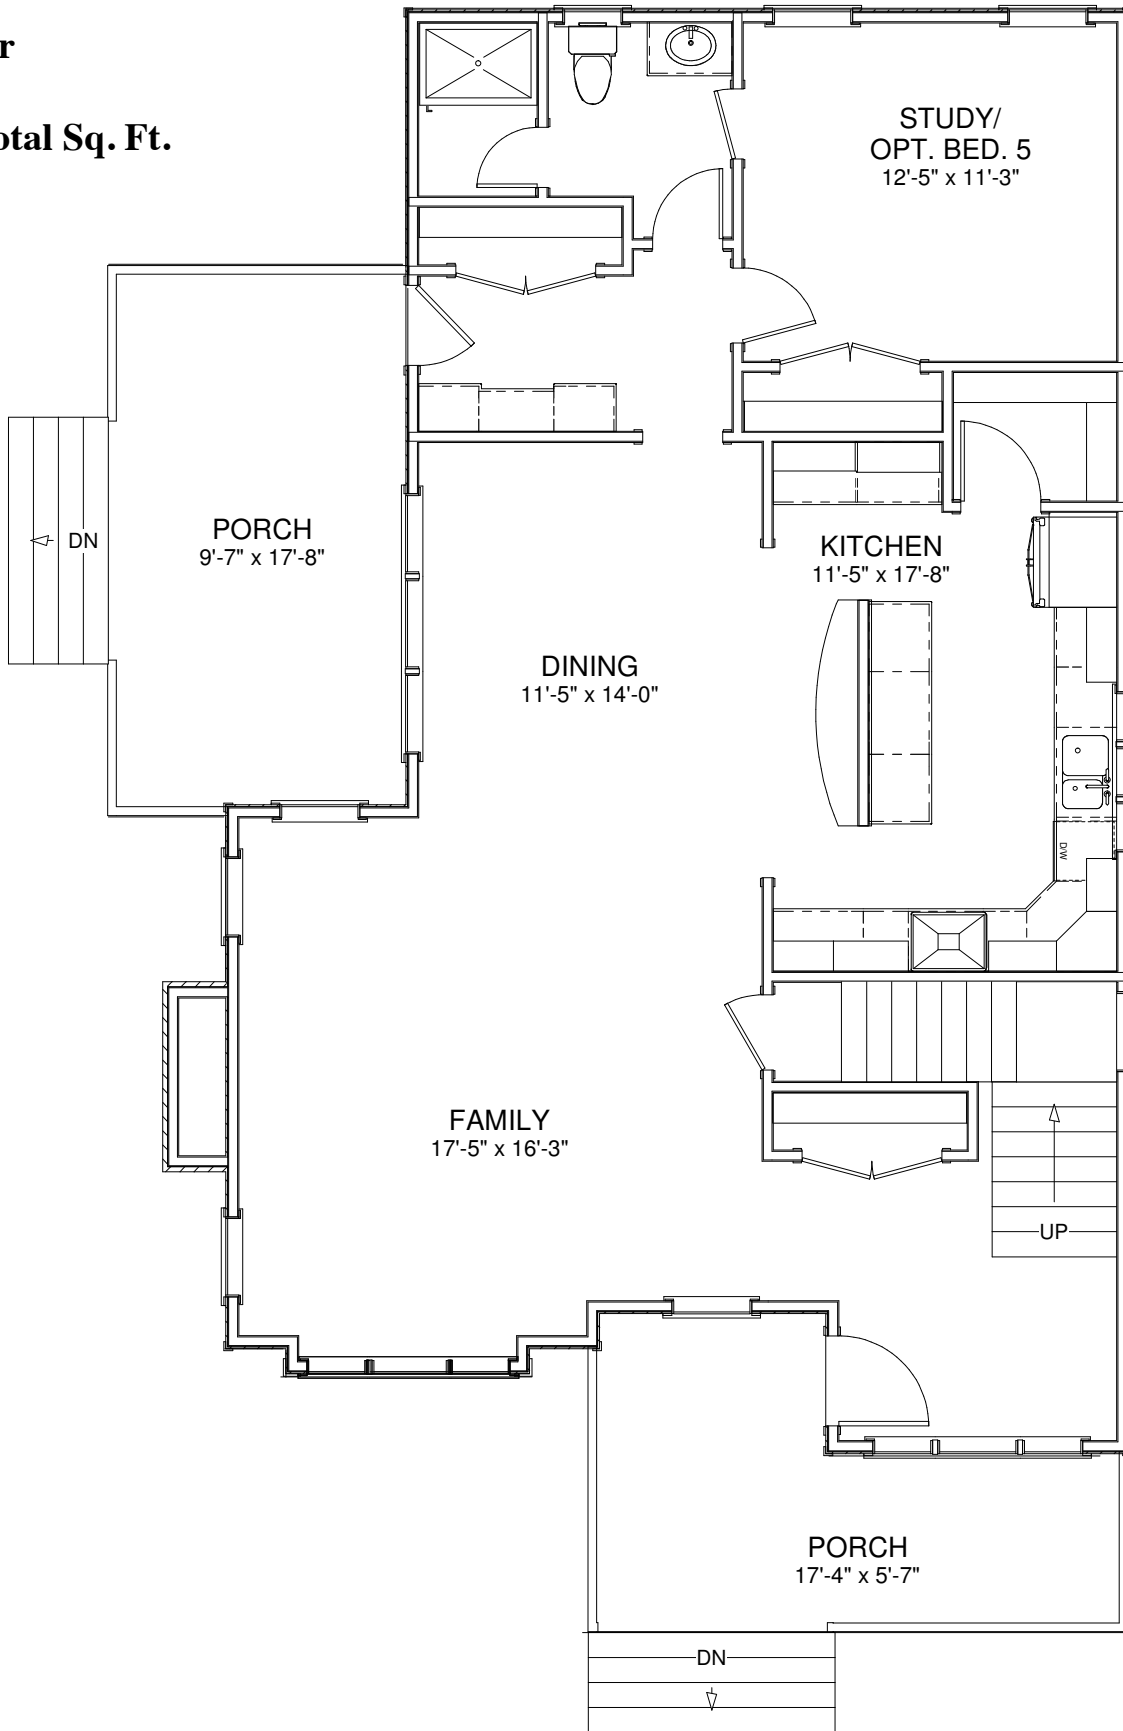

The Siena Park

1st Floor

2,487 Total Sq. Ft.

The Siena Park

2nd Floor