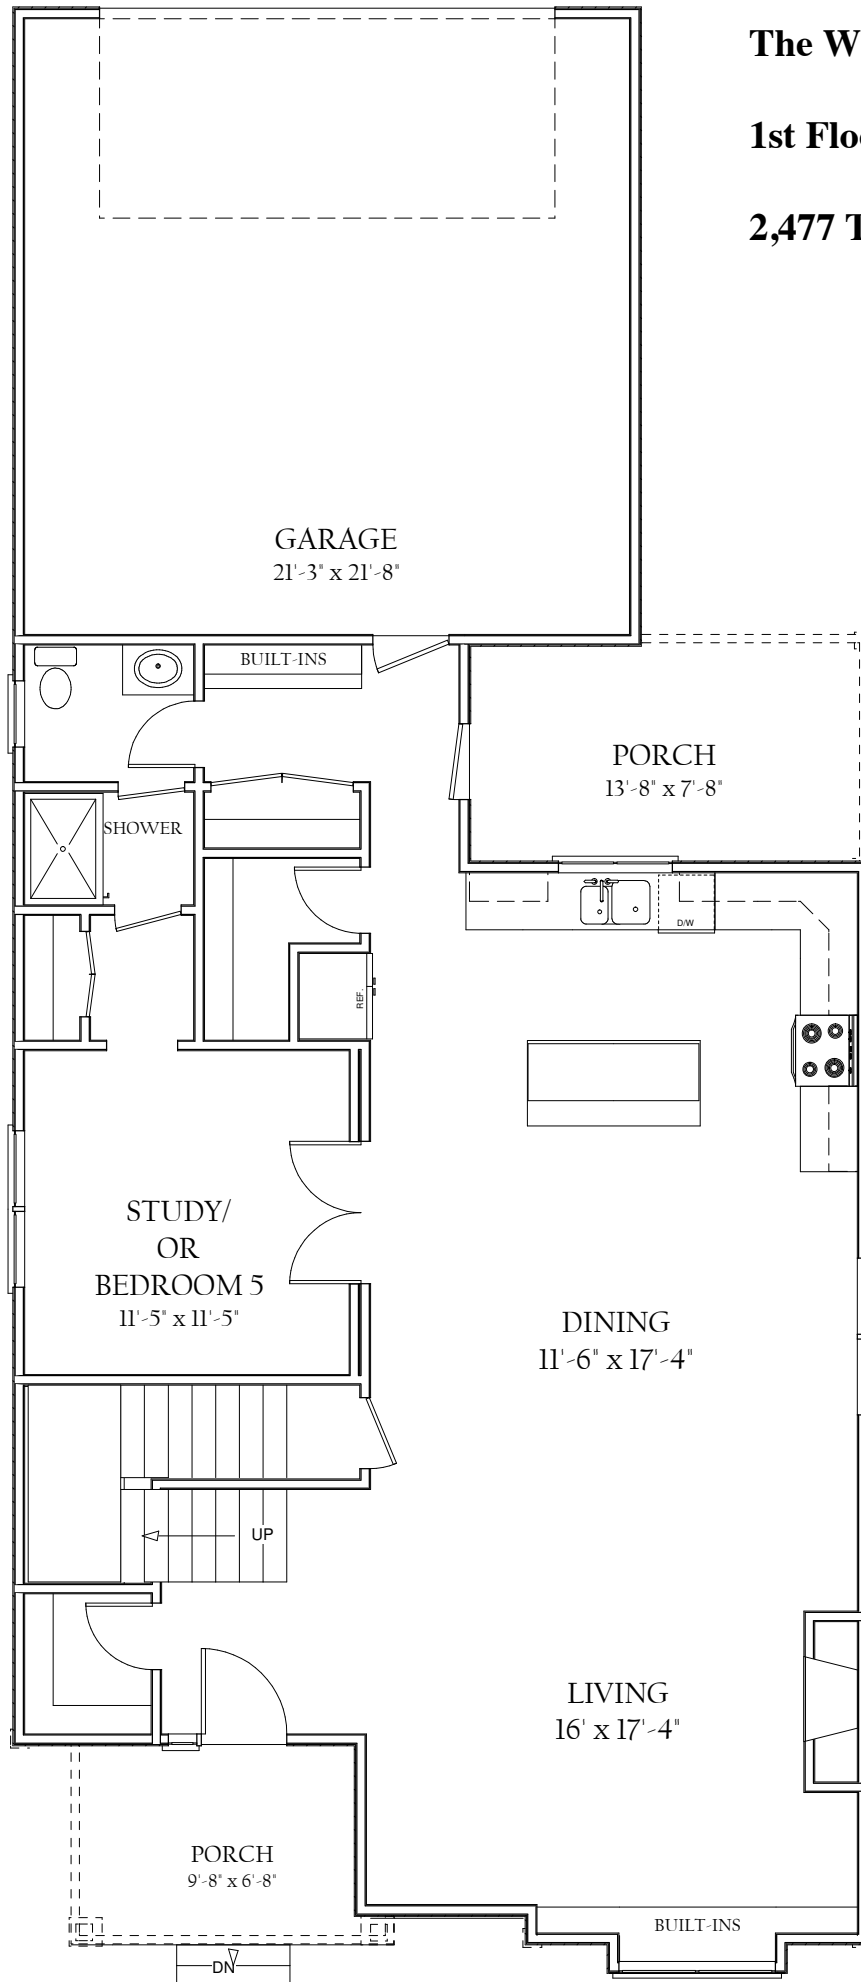

The Willow Lake

1st Floor

2,477 Total Sq. Ft.

The Willow Lake

2nd Floor