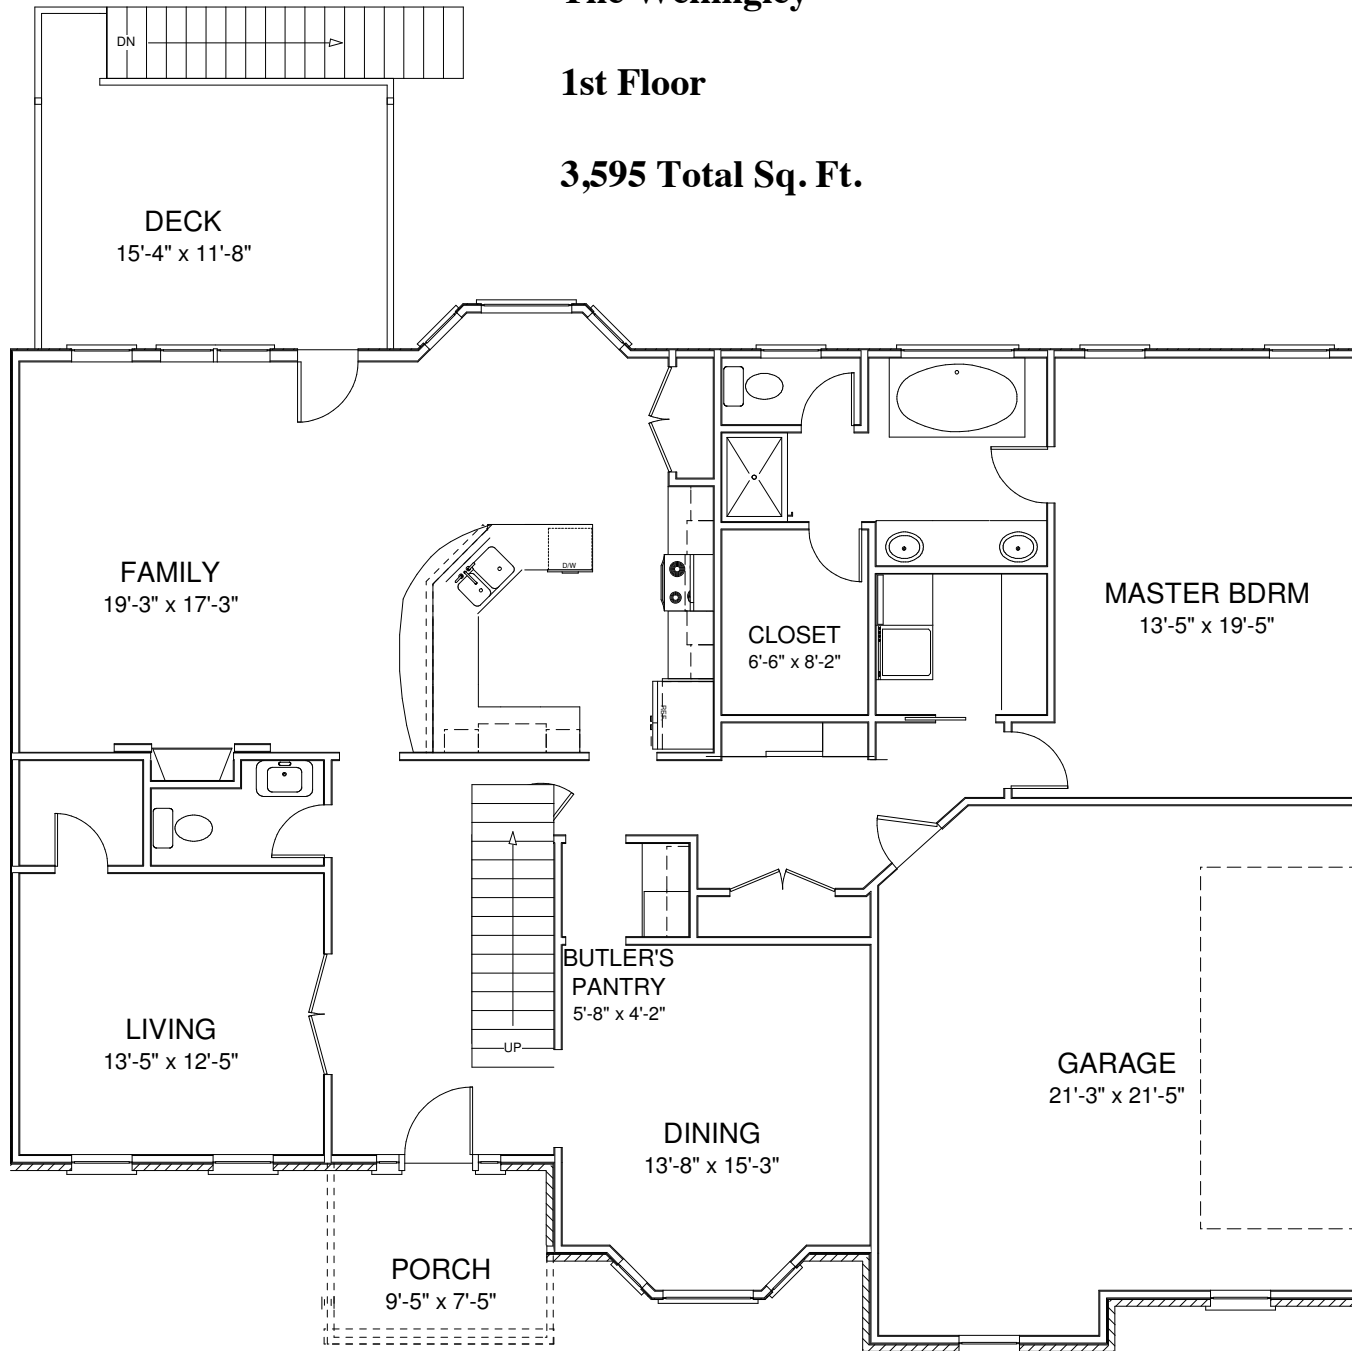

The Wellington

1st Floor

3,595 Total Sq. Ft.

The Wellington

2nd Floor