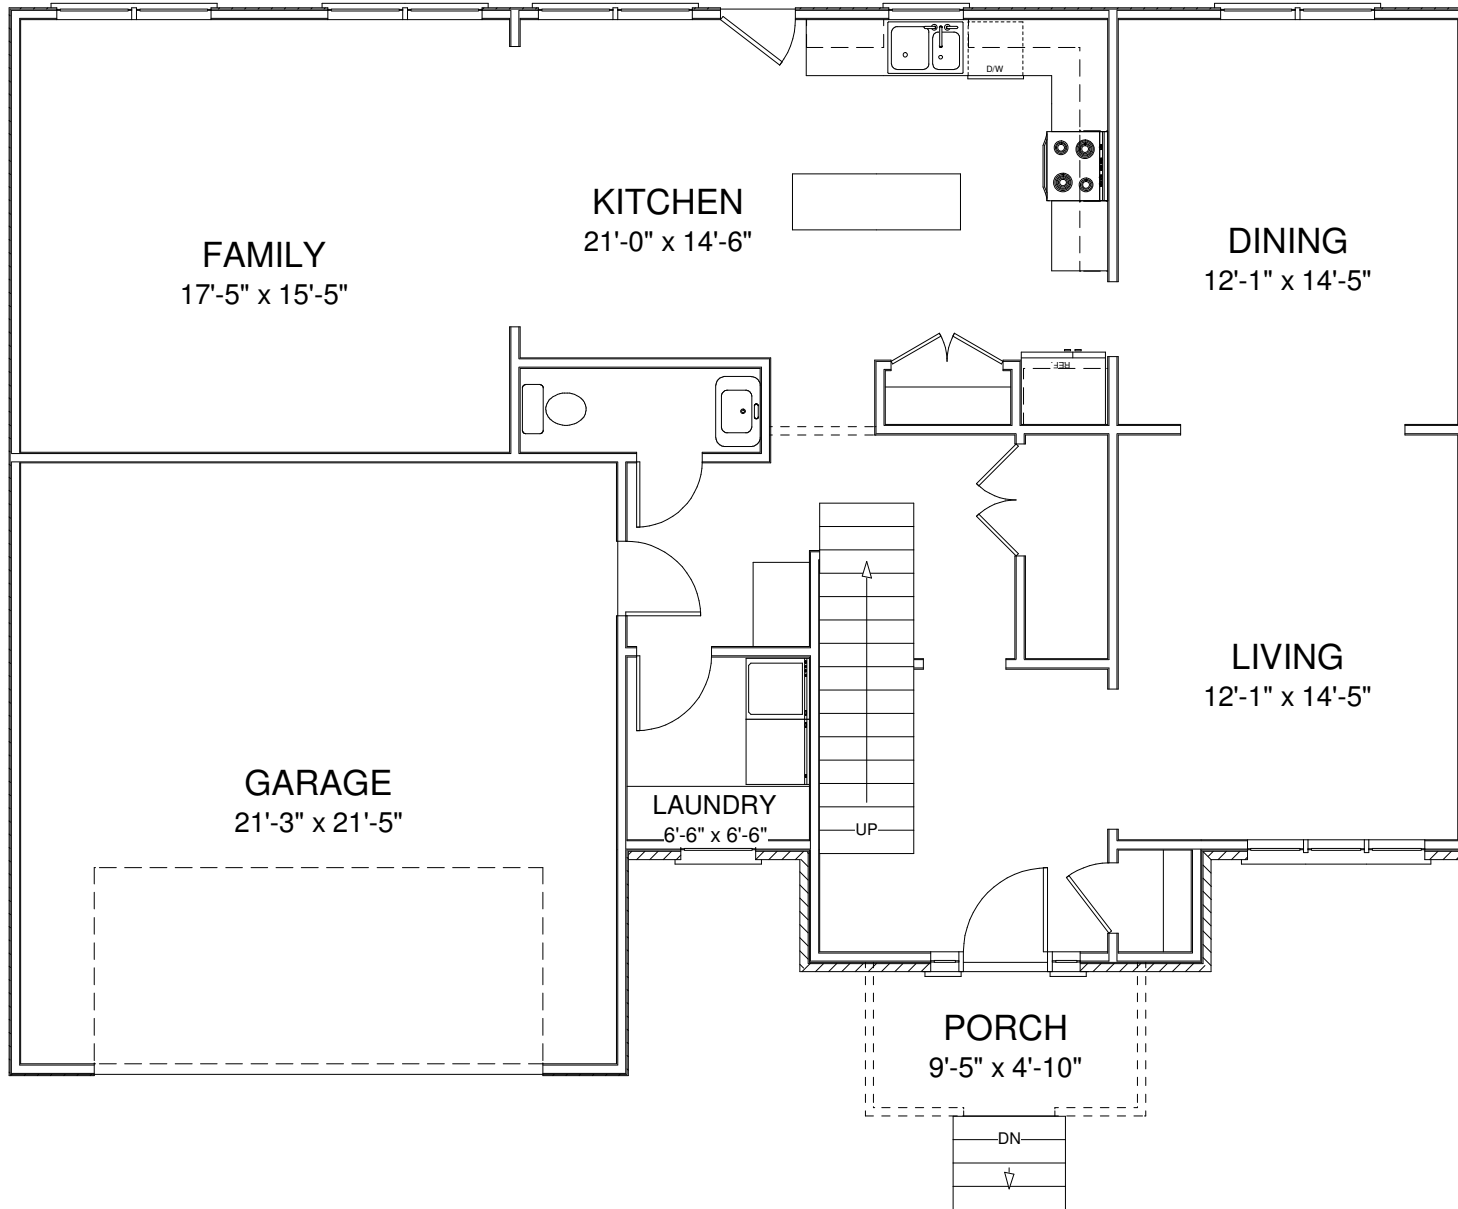

The Tidewater

1st Floor

2,688 Total Sq. Ft.

The Tidewater

2nd Floor