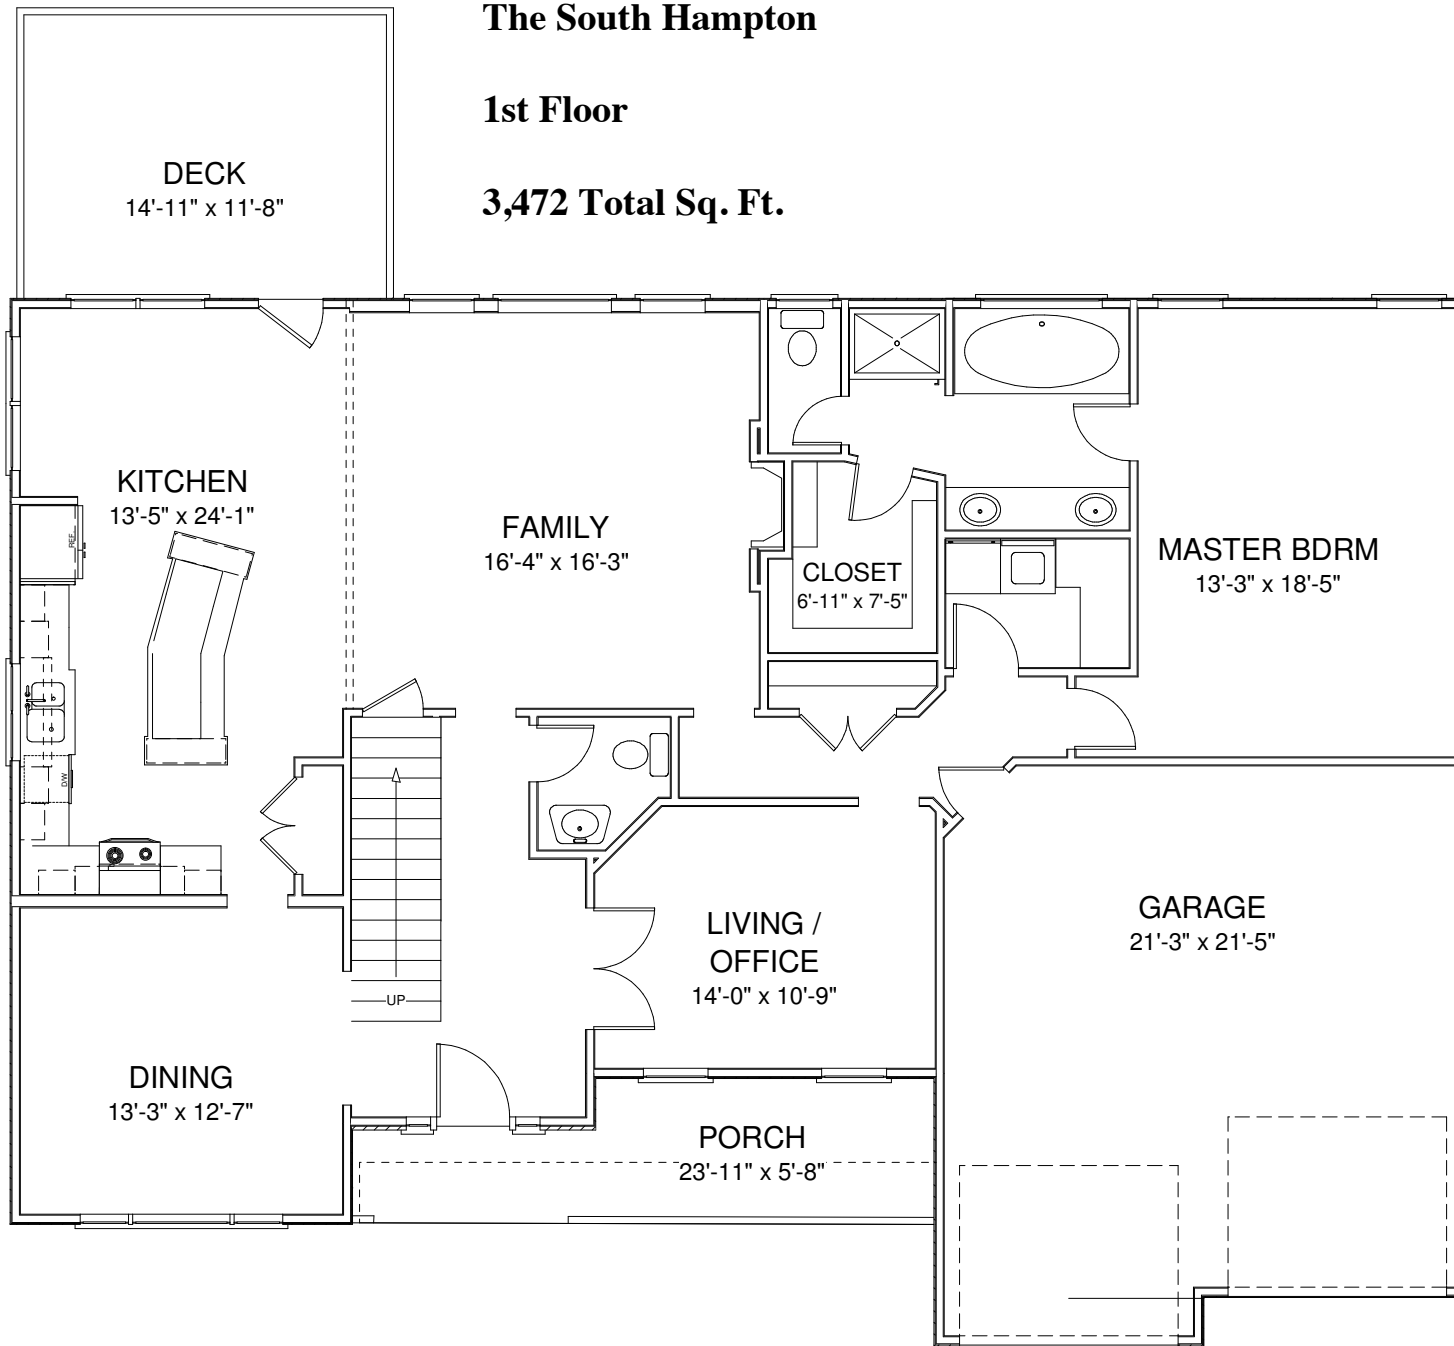

The South Hampton

1st Floor

3,472 Total Sq. Ft.

The South Hampton

2nd Floor