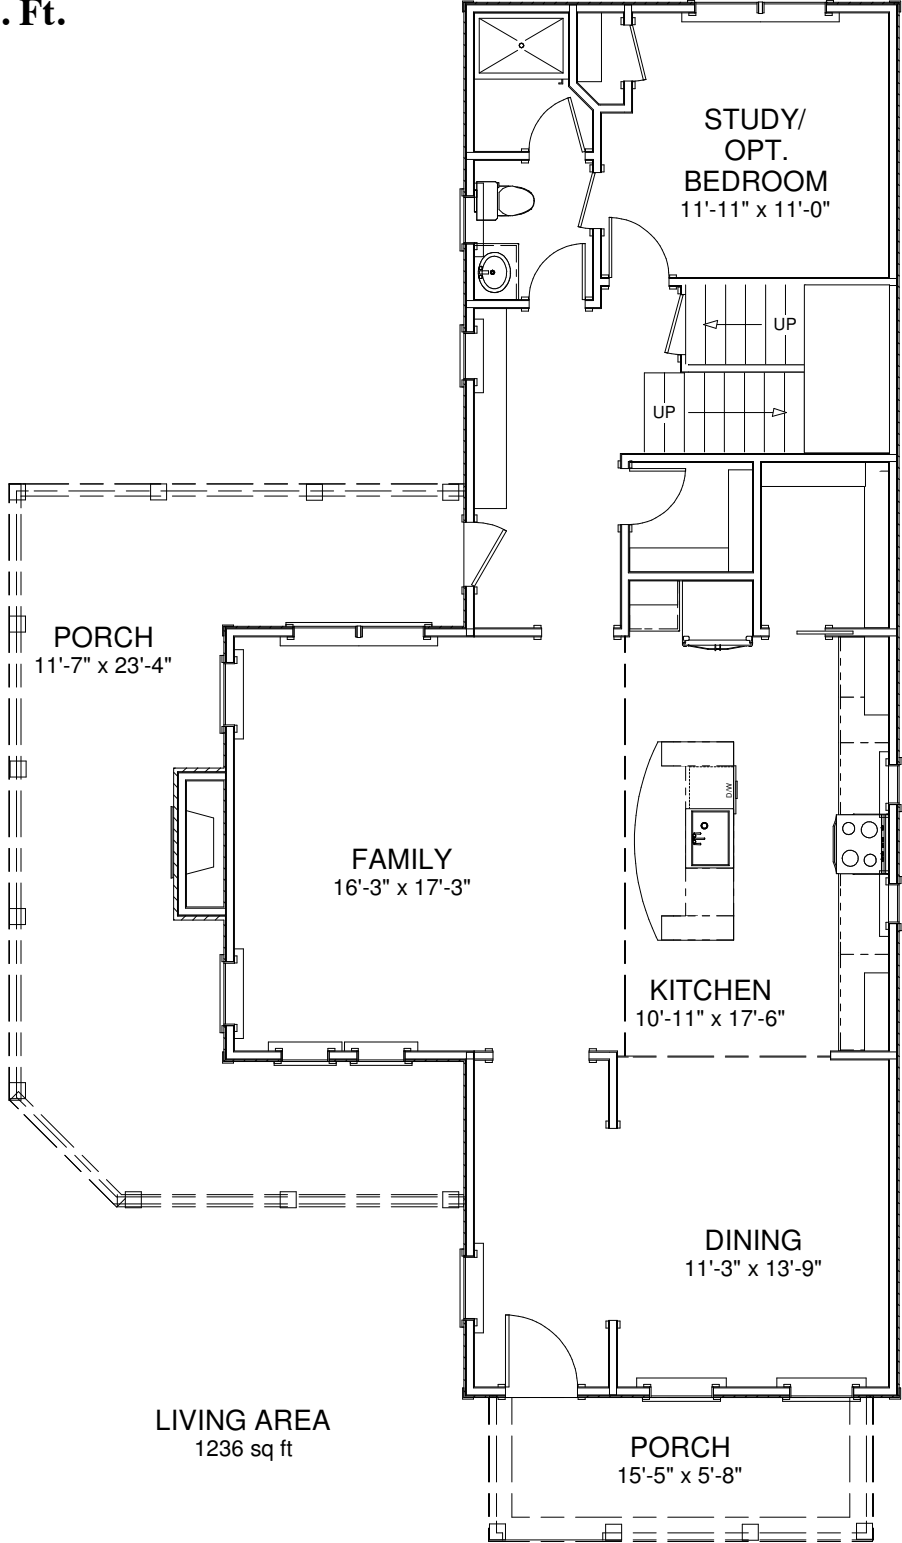

The River Birch

1st Floor

2,468 Total Sq. Ft.

The River Birch

2nd Floor