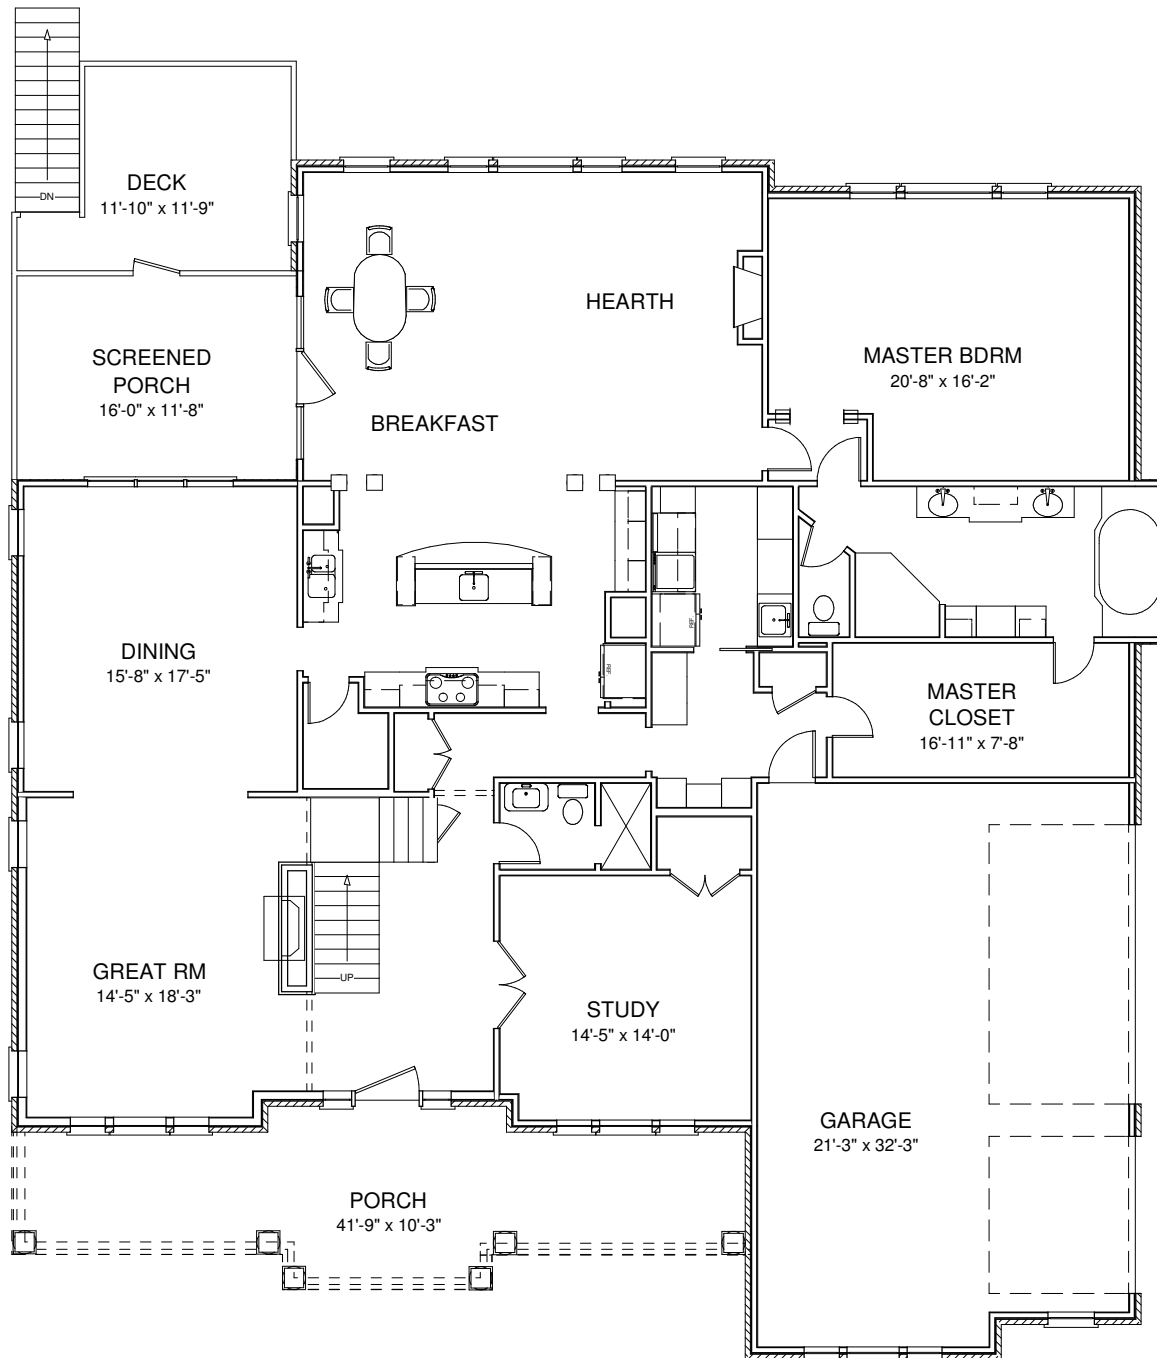

# The Newcastle

## 1st Floor

4,764 Total Sq. Ft.

## 2nd Floor